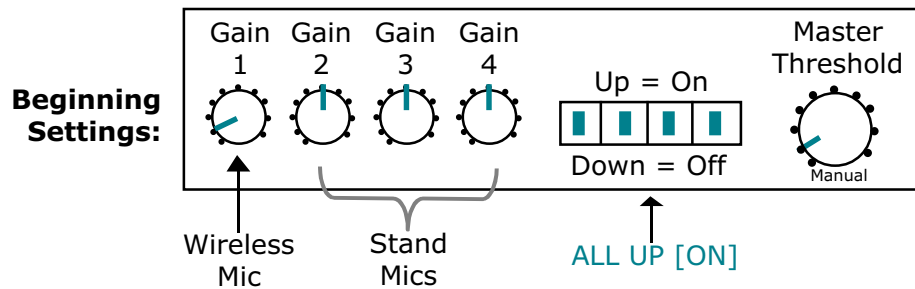

**HCA Studio 5B**  
**Control Workstation Detail Diagrams**  
**Audio – updated 7/02**

**Audio Mixer - Front**

**Audio Mixer - Back**

**Std. Connections:** ● ●●●●

**Legend**

- Do Not Disconnect - permanent cable
- Connect cable according to cabling diagram

**Wireless Amplifier**

**Control Workstation**

**Legend**

-  Do Not Disconnect - permanent cable
-  Connect cable according to cabling diagram