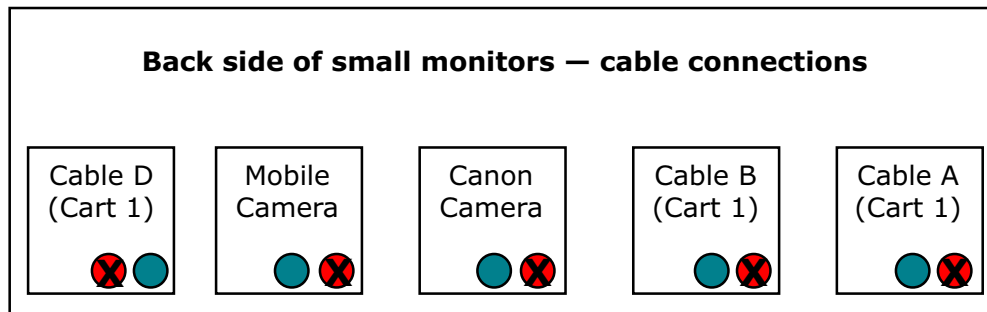

**HCA Studio 5B**  
**Control Workstation Detail Diagrams**  
**Audio – updated 7/02**

**Audio Mixer - Front**

**Audio Mixer - Back**

**Std. Connections:** ● ●●●●

**Legend**

- Do Not Disconnect - permanent cable
- Connect cable according to cabling diagram

**Wireless Amplifier**

**Control Workstation**

**Legend**

-  Do Not Disconnect - permanent cable
-  Connect cable according to cabling diagram