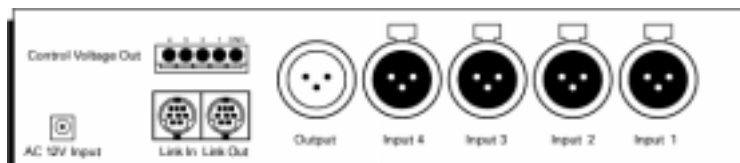

**HCA Studio 5B**  
**Control Workstation Detail Diagrams**  
**Audio – updated 7/02**

**Audio Mixer - Front**

**Audio Mixer - Back**

**Std. Connections:** ● ●●●●

**Legend**

- Do Not Disconnect - permanent cable
- Connect cable according to cabling diagram