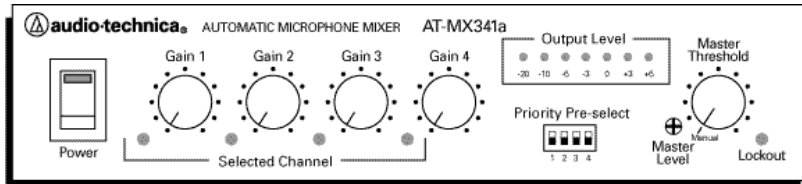

**HCA Studio 5B**  
**Control Workstation Detail Diagrams**  
**Audio – updated 7/02**

**Audio Mixer - Front**

**Audio Mixer - Back**

**Std. Connections:** ● ●●●●

**Legend**

- Do Not Disconnect - permanent cable
- Connect cable according to cabling diagram

**Wireless Amplifier**

**Control Workstation**

**Legend**

-  Do Not Disconnect - permanent cable
-  Connect cable according to cabling diagram